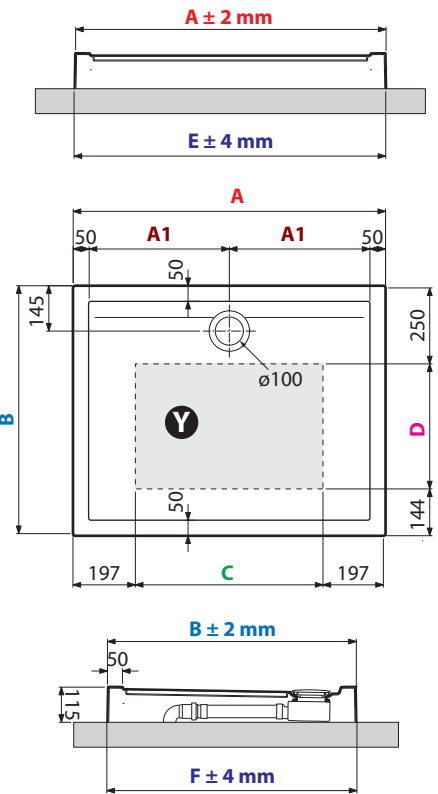

Y Recommended space for floor-mounted drain

Waste column $\varnothing$ 90

Code **PIL90PCAB-CR40**
Price

Waste column not included. Flow rate: 27 lt./min.

Compulsory
Imperial to Metric flex
waste adaptor

Code **RISCCAB**
Price

Feet set

Code **R05PIL11**
Price

80x80 - 90x90 - 100x100

90x70 - 90x75 - 100x70 - 100x80

HEIGHT 4,5 CM							Code	Price
Measurements (cm)								
	A	A1	B	C1	D1	E x F		White
80 x 80	794	347	794	147	244	796x796	OLN804-30	
90 x 70	894	397	694	197	144	896x696	OLN90704-30	
90 x 75	894	397	744	197	194	896x746	OLN90754-30	
90 x 90	894	397	894	197	344	896x896	OLN904-30	
100 x 70	994	447	694	247	144	996x696	OLN100704-30	
100 x 80	994	447	794	247	244	996x796	OLN100804-30	
100 x 100	994	447	994	247	444	996x996	OLN1004-30	

Trap and feet set not included.

HEIGHT 11,5 CM							Code	Price
Measurements (cm)								
	A	A1	B	C	D	E x F		White
80 x 80	794	347	794	400	400	798x798	OLN8011-30	
90 x 70	894	397	694	500	300	898x698	OLN907011-30	
90 x 75	894	397	744	500	350	898x748	OLN907511-30	
90 x 90	894	397	894	500	500	898x898	OLN9011-30	
100 x 70	994	447	694	600	300	998x698	OLN1007011-30	
100 x 80	994	447	794	600	400	998x798	OLN1008011-30	
100 x 100	994	447	994	600	600	998x998	OLN10011-30	

Trap and feet set not included.

IN STOCK UK
(Other products) please check availability