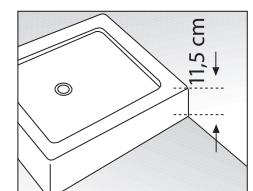

OLYMPIC SQUARE

SQUARE AND RECTANGULAR SHOWER TRAY

with elegant Linea lines intergrated into the surface, aiding to the slip resissdance

RIGID PANEL INCLUDED

OLYMPIC QUADRANT

QUADRANT SHOWER TRAY

with elegant Linea lines intergrated into the surface, aiding to the slip resissdance

X Minimum space required in floor

Y Recommended space for floor-mounted drain

HEIGHT 4,5 CM

Measurements (cm)				Code	Price
$A \pm 2$ mm	B1	$E \times E \pm 2$ mm		White	
80 x 80	794	244	796 x 796	VINR804-30	
90 x 90	894	344	896 x 896	VINR904-30	
100 x 100	994	444	996 x 996	VINR1004-30	

Trap not included.

HEIGHT 11,5 CM

Measurements (cm)					Code	Price
$A \pm 2$ mm	B1	C	$E \times E \pm 2$ mm	White		
80 x 80	794	244	400	798 x 798	VINR8011-30	
90 x 90	894	344	500	898 x 898	VINR9011-30	
100 x 100	994	444	600	998 x 998	VINR10011-30	

HEIGHT 4,5 CM							Code	Price
Measurements (cm)								
	A	A1	B	C1	D1	E x F		White
80 x 80	794	347	794	147	244	796x796	OLN804-30	
90 x 70	894	397	694	197	144	896x696	OLN90704-30	
90 x 75	894	397	744	197	194	896x746	OLN90754-30	
90 x 90	894	397	894	197	344	896x896	OLN904-30	
100 x 70	994	447	694	247	144	996x696	OLN100704-30	
100 x 80	994	447	794	247	244	996x796	OLN100804-30	
100 x 100	994	447	994	247	444	996x996	OLN1004-30	