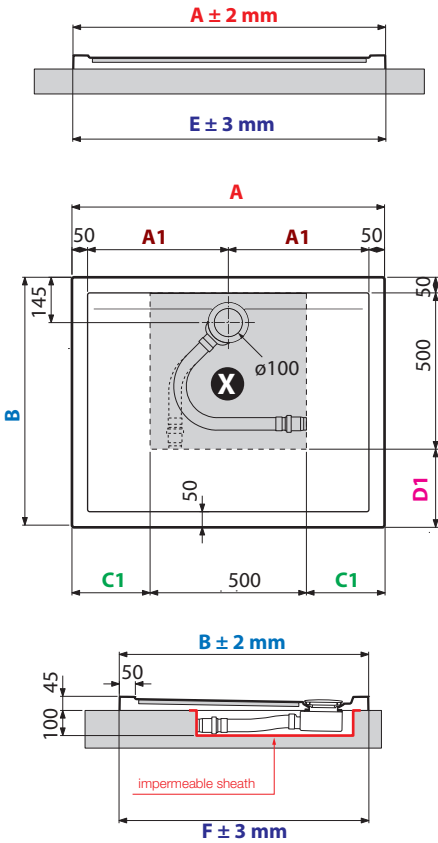

X Minimum space required in floor