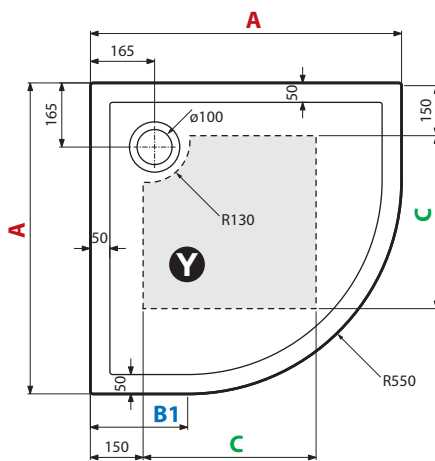

OLYMPIC SQUARE

SQUARE AND RECTANGULAR SHOWER TRAY

with elegant Linea lines intergrated into the surface, aiding to the slip resissdance

RIGID PANEL INCLUDED

OLYMPIC QUADRANT

QUADRANT SHOWER TRAY

with elegant Linea lines intergrated into the surface, aiding to the slip resissdance

X Minimum space required in floor

Y Recommended space for floor-mounted drain

HEIGHT 4,5 CM

Measurements (cm)				Code	Price
$A \pm 2$ mm	B1	$E \times E \pm 2$ mm		White	
80 x 80	794	244	796 x 796	VINR804-30	
90 x 90	894	344	896 x 896	VINR904-30	
100 x 100	994	444	996 x 996	VINR1004-30	

Trap not included.

HEIGHT 11,5 CM

Measurements (cm)					Code	Price
$A \pm 2$ mm	B1	C	$E \times E \pm 2$ mm	White		
80 x 80	794	244	400	798 x 798	VINR8011-30	
90 x 90	894	344	500	898 x 898	VINR9011-30	
100 x 100	994	444	600	998 x 998	VINR10011-30	

HEIGHT 4,5 CM							Code	Price
Measurements (cm)								
	A	A1	B	C1	D1	E x F		White
80 x 80	794	347	794	147	244	796x796	OLN804-30	
90 x 70	894	397	694	197	144	896x696	OLN90704-30	
90 x 75	894	397	744	197	194	896x746	OLN90754-30	
90 x 90	894	397	894	197	344	896x896	OLN904-30	
100 x 70	994	447	694	247	144	996x696	OLN100704-30	
100 x 80	994	447	794	247	244	996x796	OLN100804-30	
100 x 100	994	447	994	247	444	996x996	OLN1004-30	