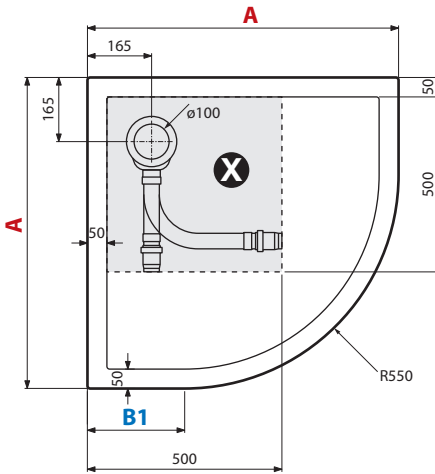

OLYMPIC SQUARE

SQUARE AND RECTANGULAR SHOWER TRAY

with elegant Linea lines intergrated into the surface, aiding to the slip resissdance

RIGID PANEL INCLUDED

OLYMPIC QUADRANT

QUADRANT SHOWER TRAY

with elegant Linea lines intergrated into the surface, aiding to the slip resissdance

X Minimum space required in floor

Y Recommended space for floor-mounted drain

HEIGHT 4,5 CM

Measurements (cm)				Code	Price
$A \pm 2$ mm	B1	$E \times E \pm 2$ mm		White	
80 x 80	794	244	796 x 796	VINR804-30	
90 x 90	894	344	896 x 896	VINR904-30	
100 x 100	994	444	996 x 996	VINR1004-30	

Trap not included.

HEIGHT 11,5 CM

Measurements (cm)					Code	Price
$A \pm 2$ mm	B1	C	$E \times E \pm 2$ mm	White		
80 x 80	794	244	400	798 x 798	VINR8011-30	
90 x 90	894	344	500	898 x 898	VINR9011-30	
100 x 100	994	444	600	998 x 998	VINR10011-30	

HEIGHT 4,5 CM							Code	Price
Measurements (cm)								
	A	A1	B	C1	D1	E x F		White
80 x 80	794	347	794	147	244	796x796	OLN804-30	
90 x 70	894	397	694	197	144	896x696	OLN90704-30	
90 x 75	894	397	744	197	194	896x746	OLN90754-30	
90 x 90	894	397	894	197	344	896x896	OLN904-30	
100 x 70	994	447	694	247	144	996x696	OLN100704-30	
100 x 80	994	447	794	247	244	996x796	OLN100804-30	
100 x 100	994	447	994	247	444	996x996	OLN1004-30	