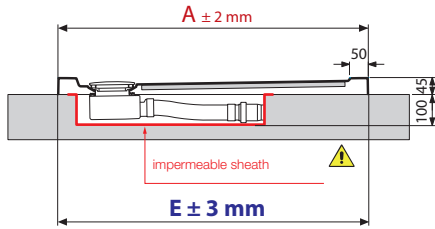

OLYMPIC SQUARE

SQUARE AND RECTANGULAR SHOWER TRAY

with elegant Linea lines intergrated into the surface, aiding to the slip resissdance

RIGID PANEL INCLUDED

OLYMPIC QUADRANT

QUADRANT SHOWER TRAY

with elegant Linea lines intergrated into the surface, aiding to the slip resissdance

X Minimum space required in floor

Y Recommended space for floor-mounted drain

HEIGHT 4,5 CM

Measurements (cm)				Code	Price
$A \pm 2$ mm	B1	$E \times E \pm 2$ mm		White	
80 x 80	794	244	796 x 796	VINR804-30	
90 x 90	894	344	896 x 896	VINR904-30	
100 x 100	994	444	996 x 996	VINR1004-30	

Trap not included.

HEIGHT 11,5 CM

Measurements (cm)					Code	Price
$A \pm 2$ mm	B1	C	$E \times E \pm 2$ mm	White		
80 x 80	794	244	400	798 x 798	VINR8011-30	
90 x 90	894	344	500	898 x 898	VINR9011-30	
100 x 100	994	444	600	998 x 998	VINR10011-30	

HEIGHT 4,5 CM							Code	Price
Measurements (cm)								
	A	A1	B	C1	D1	E x F		White
80 x 80	794	347	794	147	244	796x796	OLN804-30	
90 x 70	894	397	694	197	144	896x696	OLN90704-30	
90 x 75	894	397	744	197	194	896x746	OLN90754-30	
90 x 90	894	397	894	197	344	896x896	OLN904-30	
100 x 70	994	447	694	247	144	996x696	OLN100704-30	
100 x 80	994	447	794	247	244	996x796	OLN100804-30	
100 x 100	994	447	994	247	444	996x996	OLN1004-30	