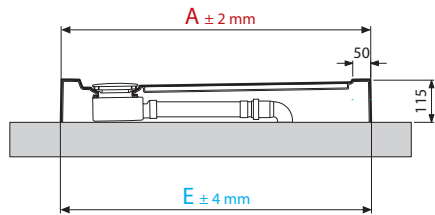

OLYMPIC SQUARE

SQUARE AND RECTANGULAR SHOWER TRAY

with elegant Linea lines intergrated into the surface, aiding to the slip resissdance

RIGID PANEL INCLUDED

OLYMPIC QUADRANT

QUADRANT SHOWER TRAY

with elegant Linea lines intergrated into the surface, aiding to the slip resissdance

X Minimum space required in floor

Y Recommended space for floor-mounted drain

HEIGHT 4,5 CM

Measurements (cm)				Code	Price
$A \pm 2$ mm	B1	$E \times E \pm 2$ mm		White	
80 x 80	794	244	796 x 796	VINR804-30	
90 x 90	894	344	896 x 896	VINR904-30	
100 x 100	994	444	996 x 996	VINR1004-30	

Trap not included.

HEIGHT 11,5 CM

Measurements (cm)					Code	Price
$A \pm 2$ mm	B1	C	$E \times E \pm 2$ mm	White		
80 x 80	794	244	400	798 x 798	VINR8011-30	
90 x 90	894	344	500	898 x 898	VINR9011-30	
100 x 100	994	444	600	998 x 998	VINR10011-30	

HEIGHT 4,5 CM							Code	Price
Measurements (cm)								
	A	A1	B	C1	D1	E x F		White
80 x 80	794	347	794	147	244	796x796	OLN804-30	
90 x 70	894	397	694	197	144	896x696	OLN90704-30	
90 x 75	894	397	744	197	194	896x746	OLN90754-30	
90 x 90	894	397	894	197	344	896x896	OLN904-30	
100 x 70	994	447	694	247	144	996x696	OLN100704-30	
100 x 80	994	447	794	247	244	996x796	OLN100804-30	
100 x 100	994	447	994	247	444	996x996	OLN1004-30	